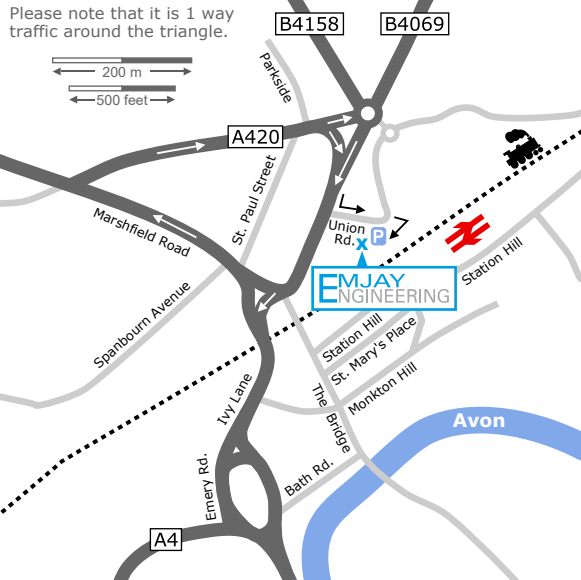

6 Union Road, Chippenham, Wiltshire, England SN15 1HW | t: 01249 651617

P There is usually ample parking in front of Emjay Engineering. Just drive through the gates at the bend in Union Road and park.

Certificate No. 205822