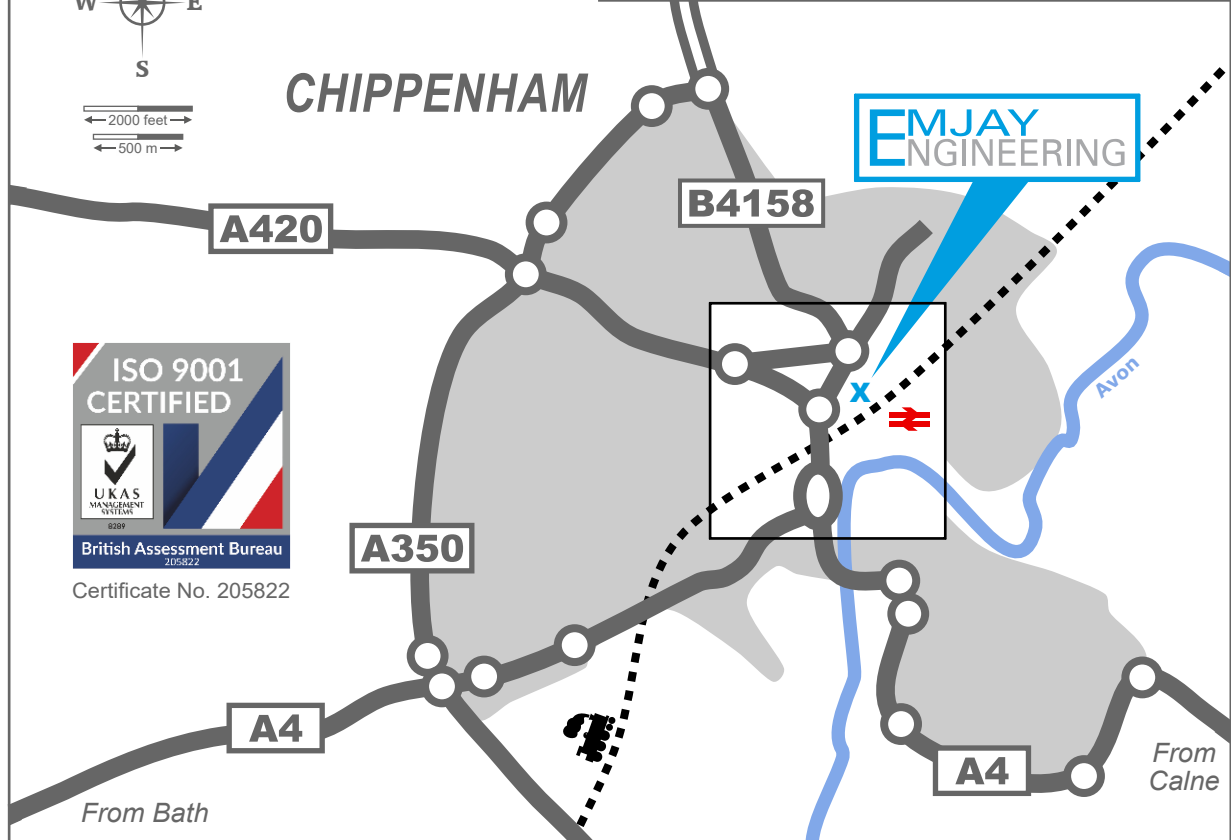

6 Union Road, Chippenham, Wiltshire, England SN15 1HW | t: 01249 651617

P There is usually ample parking in front of Emjay Engineering. Just drive through the gates at the bend in Union Road and park.

Certificate No. 205822