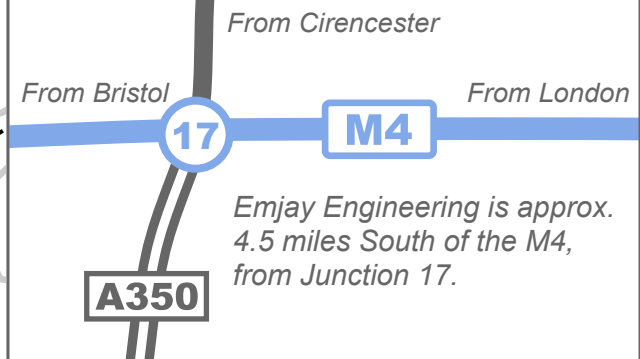

6 Union Road, Chippenham, Wiltshire, England SN15 1HW | t: 01249 651617

P There is usually ample parking in front of Emjay Engineering. Just drive through the gates at the bend in Union Road and park.

Certificate No. 205822